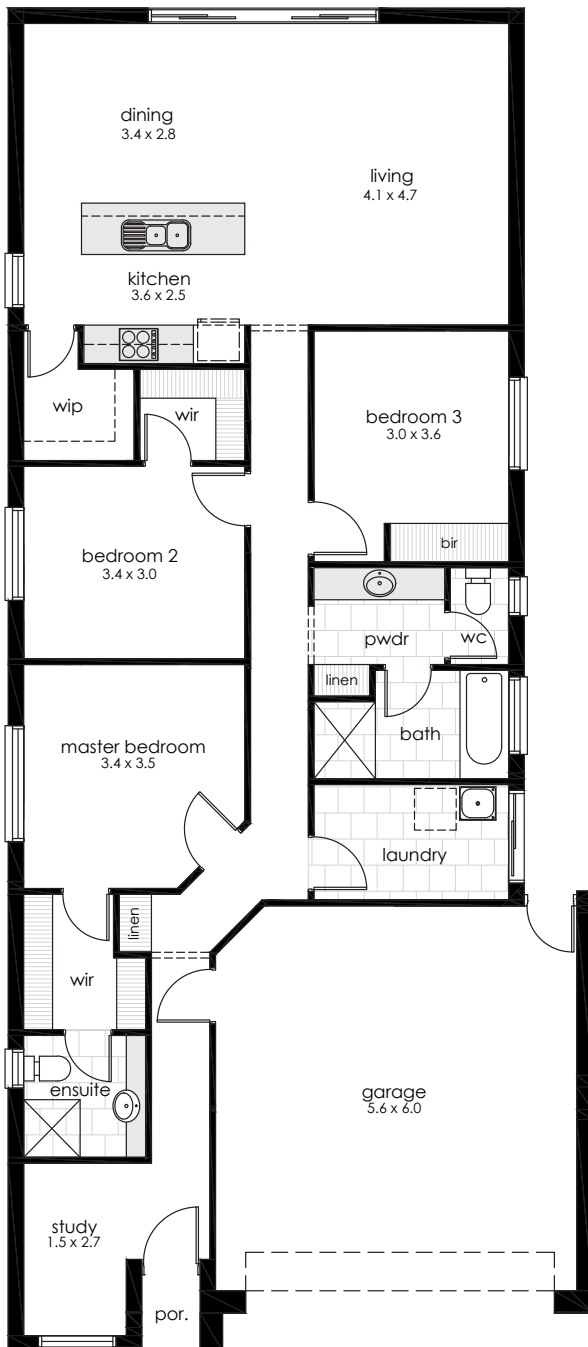

CAMDEN

3 2 2

DIMENSIONS

Living	133.8
Garage	37.5
Porch	1.3
Total area	172.6m²
House width	9.1
House length	20.93

All facade images are for illustrative purposes only. Materials, colours and inclusions may vary.